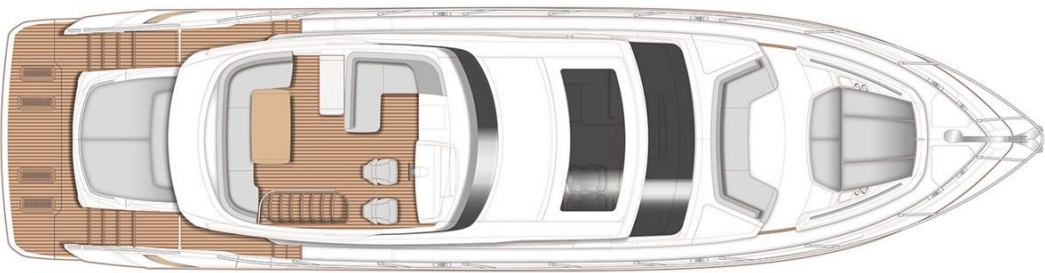

PHOTO GALLERY

see more photos on our web
internautic-yachts.com

All particulars are believed to be correct but are not guaranteed