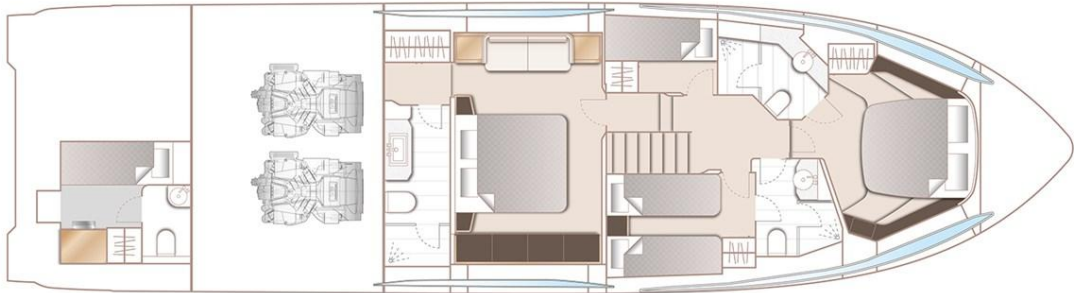

PHOTO GALLERY

see more photos on our web
internautic-yachts.com

All particulars are believed to be correct but are not guaranteed