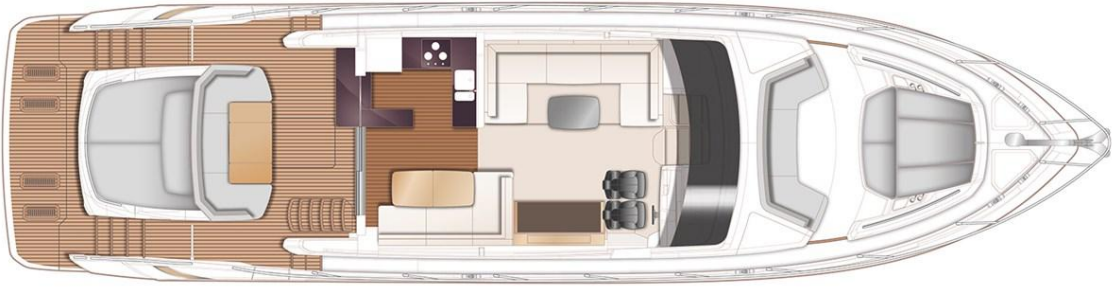

PHOTO GALLERY

see more photos on our web
internautic-yachts.com

All particulars are believed to be correct but are not guaranteed